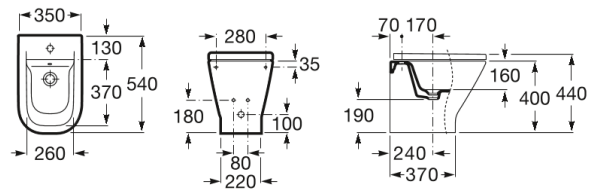

THE GAP

SQUARE - Compact vitreous china bidet

DIMENSIONS

Length 350 mm
 Width 540 mm
 Height 400 mm

COLOURS AND FINISHES

00 White

PRICE (VAT INCLUDED)

£360.62

TECHNICAL DRAWINGS

FEATURES

- Back-to-wall
- Cover: Cover not included
- Installation type: Floor-standing
- Shape: Square
- Taphole configuration: 1 taphole

Compact bidet

COMPATIBLE WITH

The Gap

The Gap collection provides a wide range of modern design options, including WCs, basins and bathroom vanity units to optimise any space. The extensive furniture range also includes perfect solutions for compact bathrooms as well base units for on countertop basins.